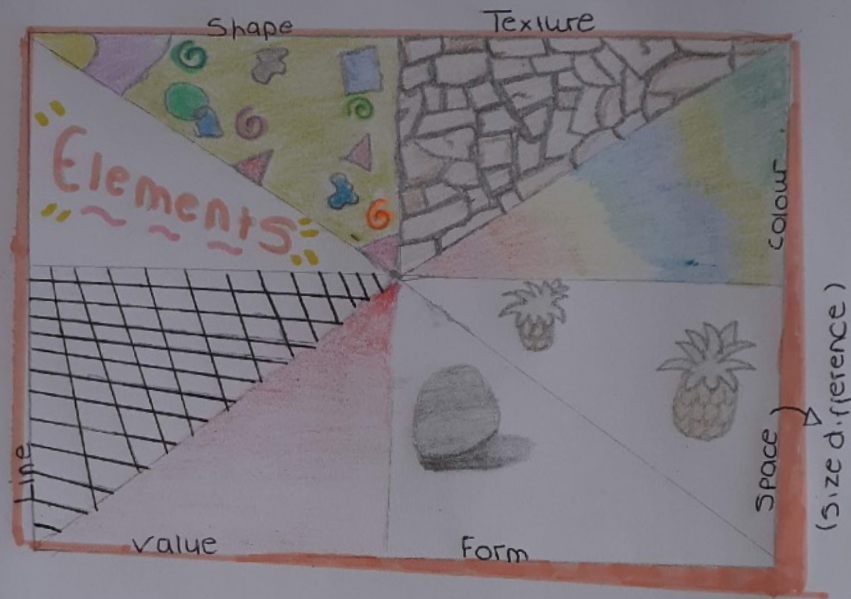

Elements by Emily Tranter

Caricature of Tom Cruise

Jordan
dixon

Jordan
Dixon

By Chloe Williams. 7 art elements

Art Work, shading- Miss Turley. By Chloe Williams, 8F.

Space
 is used to create the illusion of depth. space can be two-dimensional, three-dimensional, negative and/or positive.

Texture
 Describes the feel of an object's surface. The surface quality of an object; can be real or implied.

Form
 Objects that are three-dimensional having length, width and height. They can be viewed from many sides. Forms have up space and volume.

Value
 Degrees of lightness or darkness. The differences between values is called value control.

Shape
 a flat, enclosed area that has two-dimensions, length and width. artists use both geometric and organic shapes.

Shape: A flat, enclosed area that has only two dimensions along with width and length.

Line: A mark made by a pointed tool such as: a brush, pen or stick; a moving point.

Value: Degrees of lightness or darkness. The difference between values is called a value contrast.