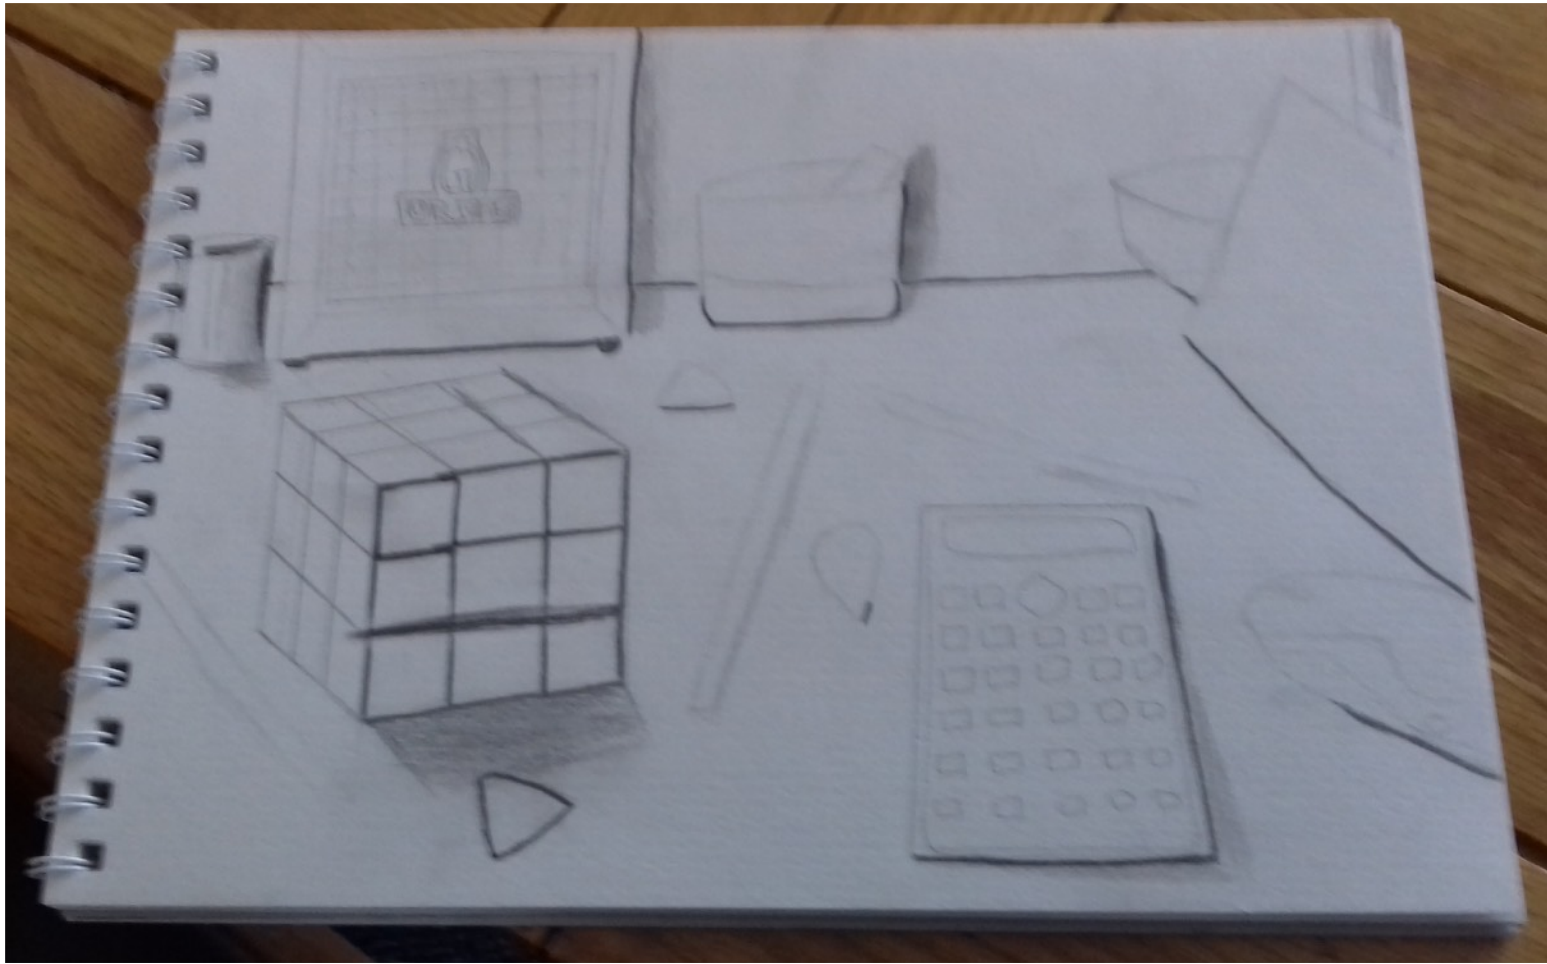

Elements by Emily Tranter

Caricature of Tom Cruise

Jordan
dixon

Jordan
Dixon

By Chloe Williams. 7 art elements

Art Work, shading- Miss Turley. By Chloe Williams, 8F.

Space
 is used to create the illusion of depth. space can be two-dimensional, three-dimensional, negative and/or positive.

Value
 Degrees of lightness or darkness. The differences between values is called value control.

Shape
 a flat, enclosed area that has two-dimensions, length and width. artists use both geometric and organic shapes.

Shape: A flat, enclosed area that has only two dimensions along with width and length.

Line: A mark made by a pointed tool such as: a brush, pen or stick; a moving point.

Value: Degrees of lightness or darkness. The difference between values is called a value contrast.

Form: Objects that are 3D having length, width & height.

Winona Ryder from heathers
(veronica)
by Emily Tranter