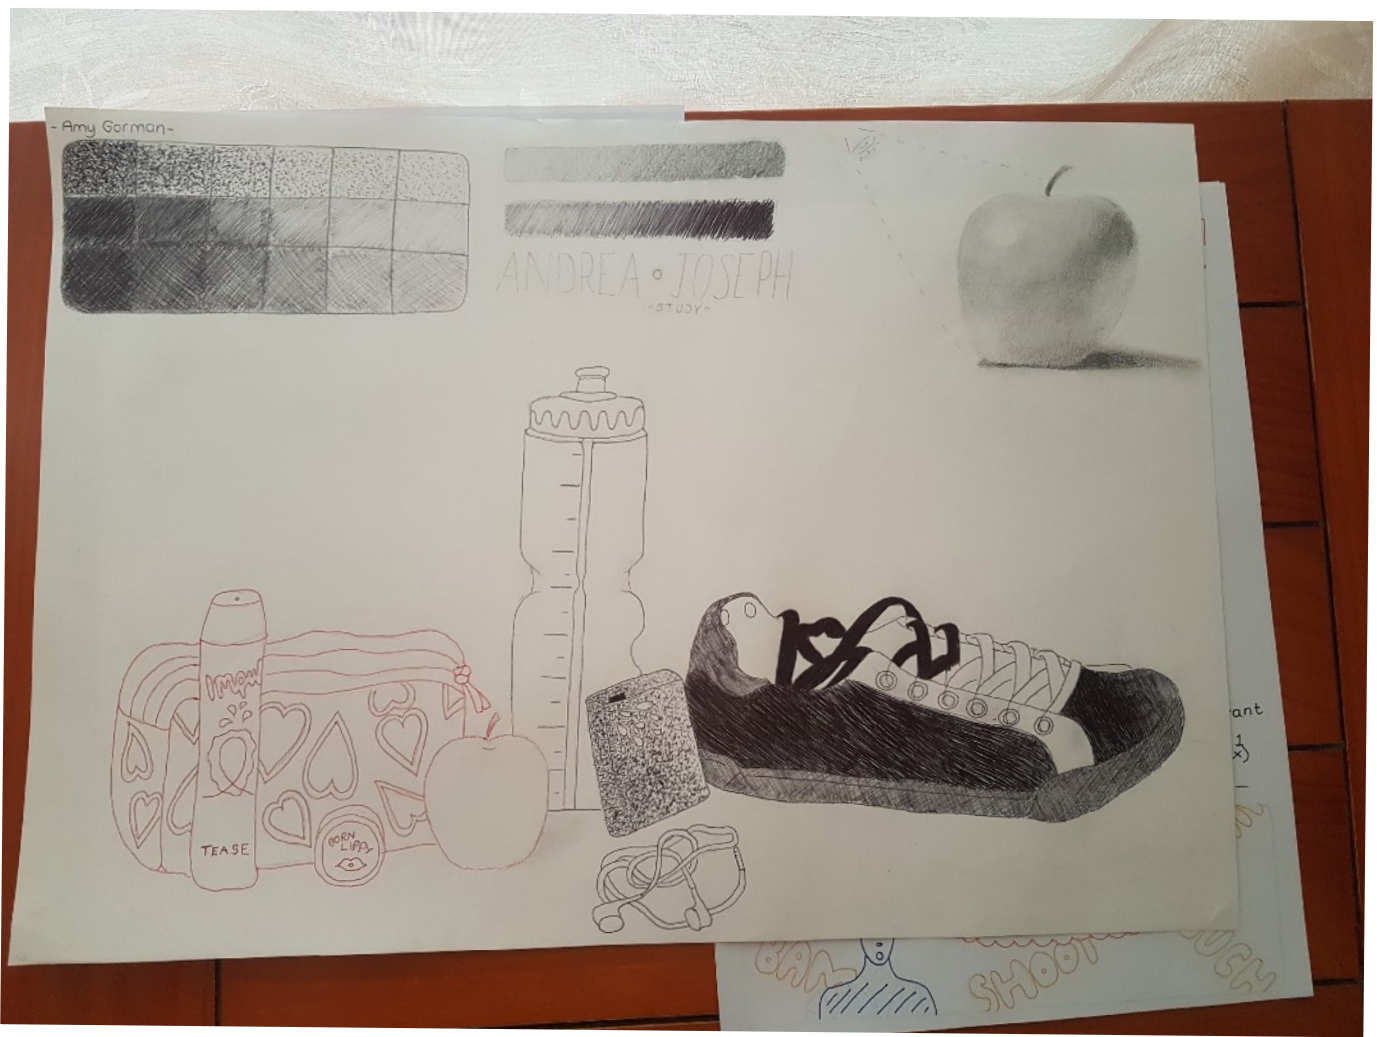

Elements by Emily Tranter

Caricature of Tom Cruise

Jordan
dixon

Jordan
Dixon

By Chloe Williams. 7 art elements

Art Work, shading- Miss Turley. By Chloe Williams, 8F.

Space
 is used to create the illusion of depth. space can be two-dimensional, three-dimensional, negative and/or positive.

Texture
 Describes the feel of an object's surface. The surface quality of an object; can be real or implied.

Form
 Objects that are three-dimensional having length, width and height. They can be viewed from many sides. Forms have up space and volume.

Shape: A flat, enclosed area that has only two dimensions along with width and length.

Line: A mark made by a pointed tool such as: a brush, pen or stick; a moving point.

Value: Degrees of lightness or darkness. The difference between values is called a value contrast.

Form: Objects that are 3D having length, width & height.

Winona Ryder from heathers
(veronica)
by Emily Tranter