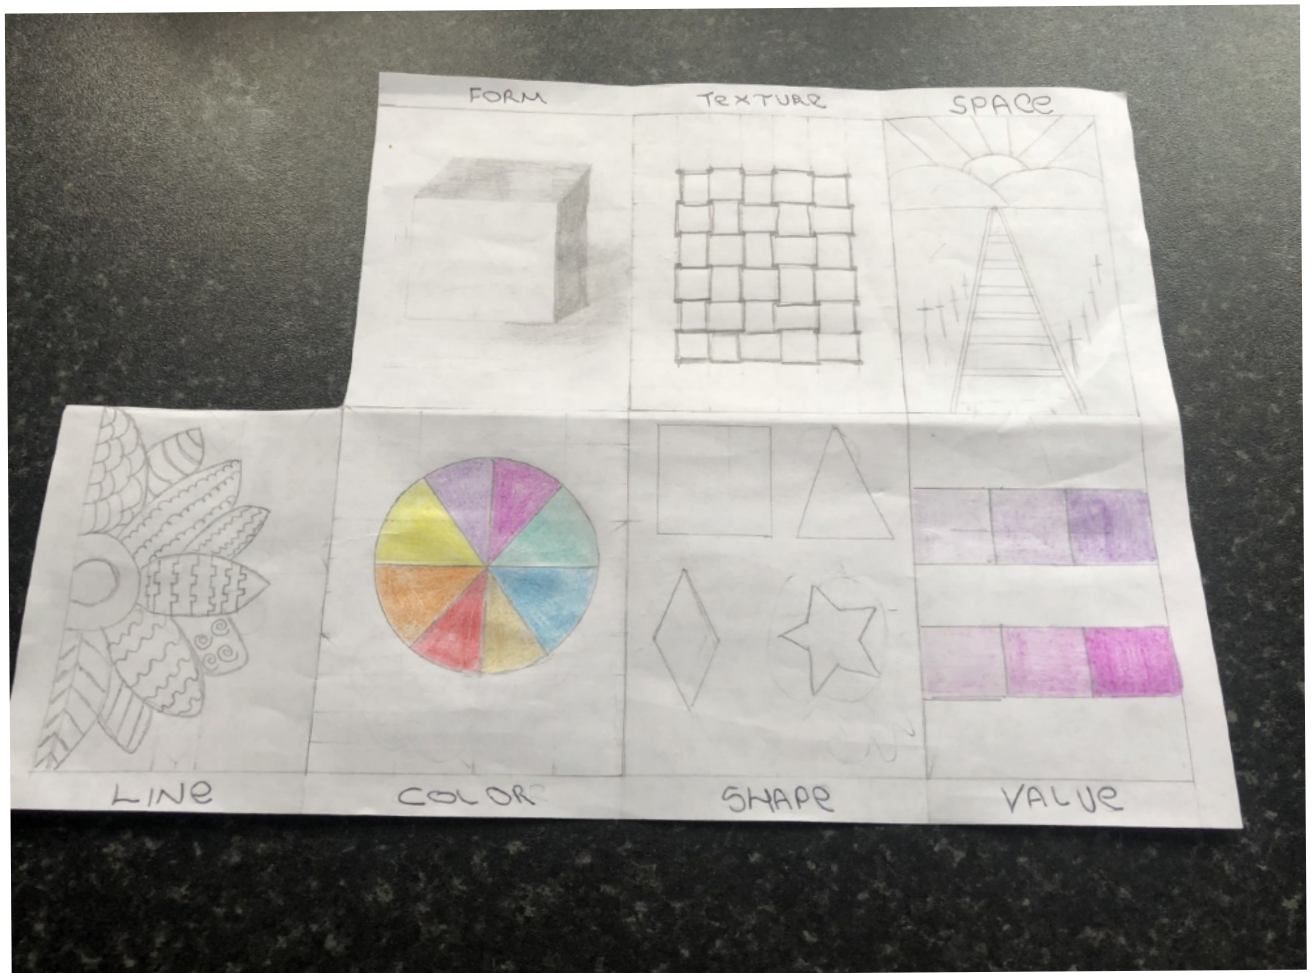

Texture
 Describes the feel of an object's surface. The surface quality of an object; can be real or implied.

Form
 Objects that are three-dimensional having length, width and height. They can be viewed from many sides. Forms have up space and volume.

Value
 Degrees of lightness or darkness. The differences between values is called value control.

Shape
 a flat, enclosed area that has two-dimensions, length and width. artists use both geometric and organic shapes.

Shape: A flat, enclosed area that has only two dimensions along with width and length.

Line: A mark made by a pointed tool such as: a brush, pen or stick; a moving point.

Value: Degrees of lightness or darkness. The difference between values is called a value contrast.