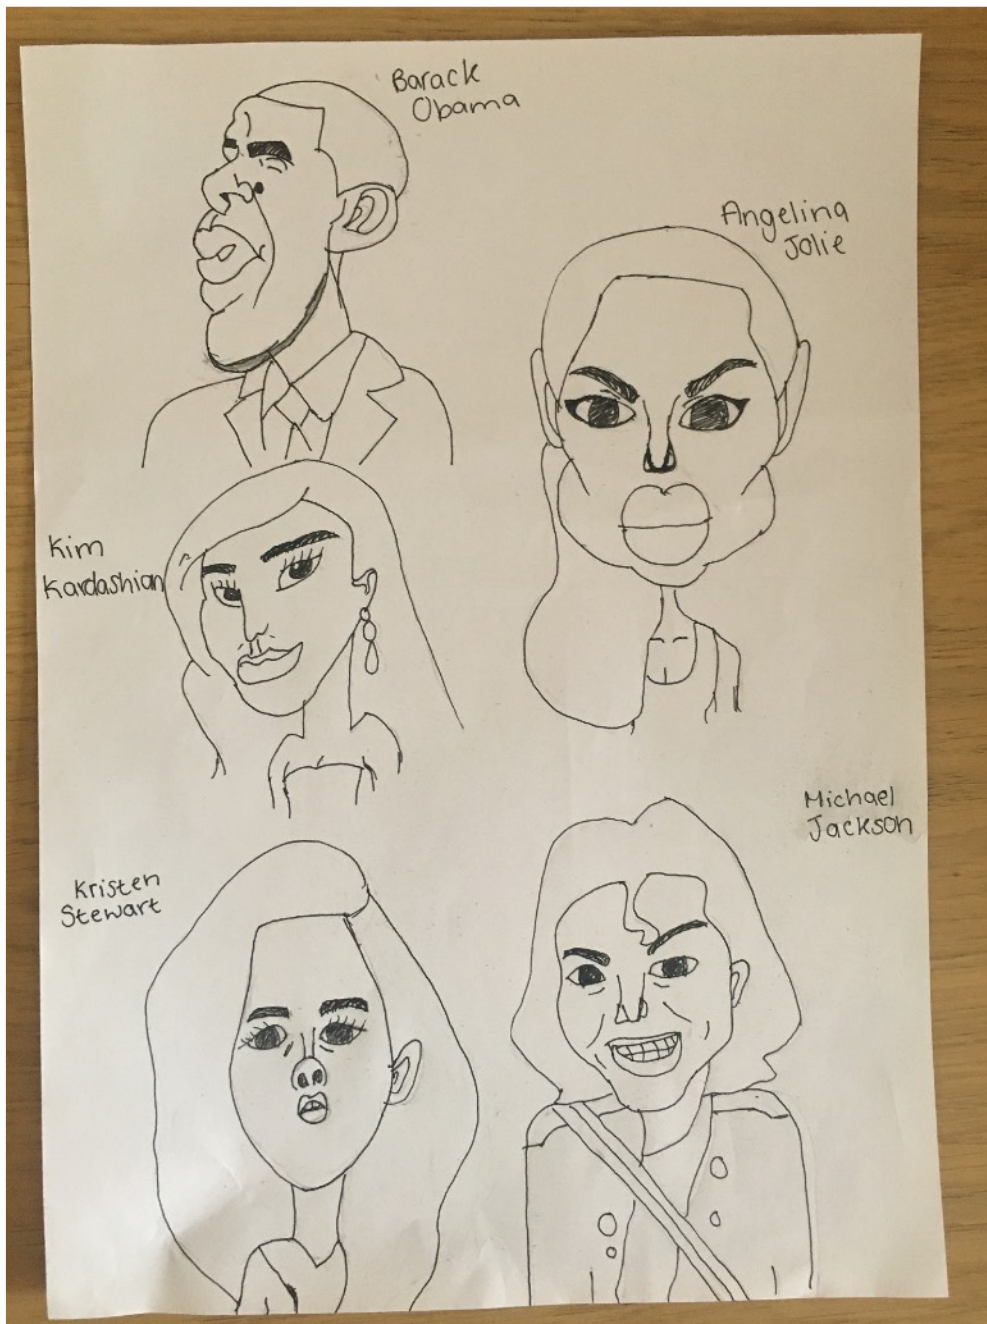

Elements by Emily Tranter

Caricature of Tom Cruise

Jordan
dixon

Jordan
Dixon

By Chloe Williams. 7 art elements

Art Work, shading- Miss Turley. By Chloe Williams, 8F.

Space
 is used to create the illusion of depth. space can be two-dimensional, three-dimensional, negative and/or positive.

Texture
 Describes the feel of an object's surface. The surface quality of an object; can be real or implied.

Form
 Objects that are three-dimensional having length, width and height. They can be viewed from many sides. Forms have up space and volume.

Value
 Degrees of lightness or darkness. The differences between values is called value control.

Shape
 a flat, enclosed area that has two-dimensions, length and width. artists use both geometric and organic shapes.

Shape: A flat, enclosed area that has only two dimensions along with width and length.

Line: A mark made by a pointed tool such as: a brush, pen or stick; a moving point.

Value: Degrees of lightness or darkness. The difference between values is called a value contrast.