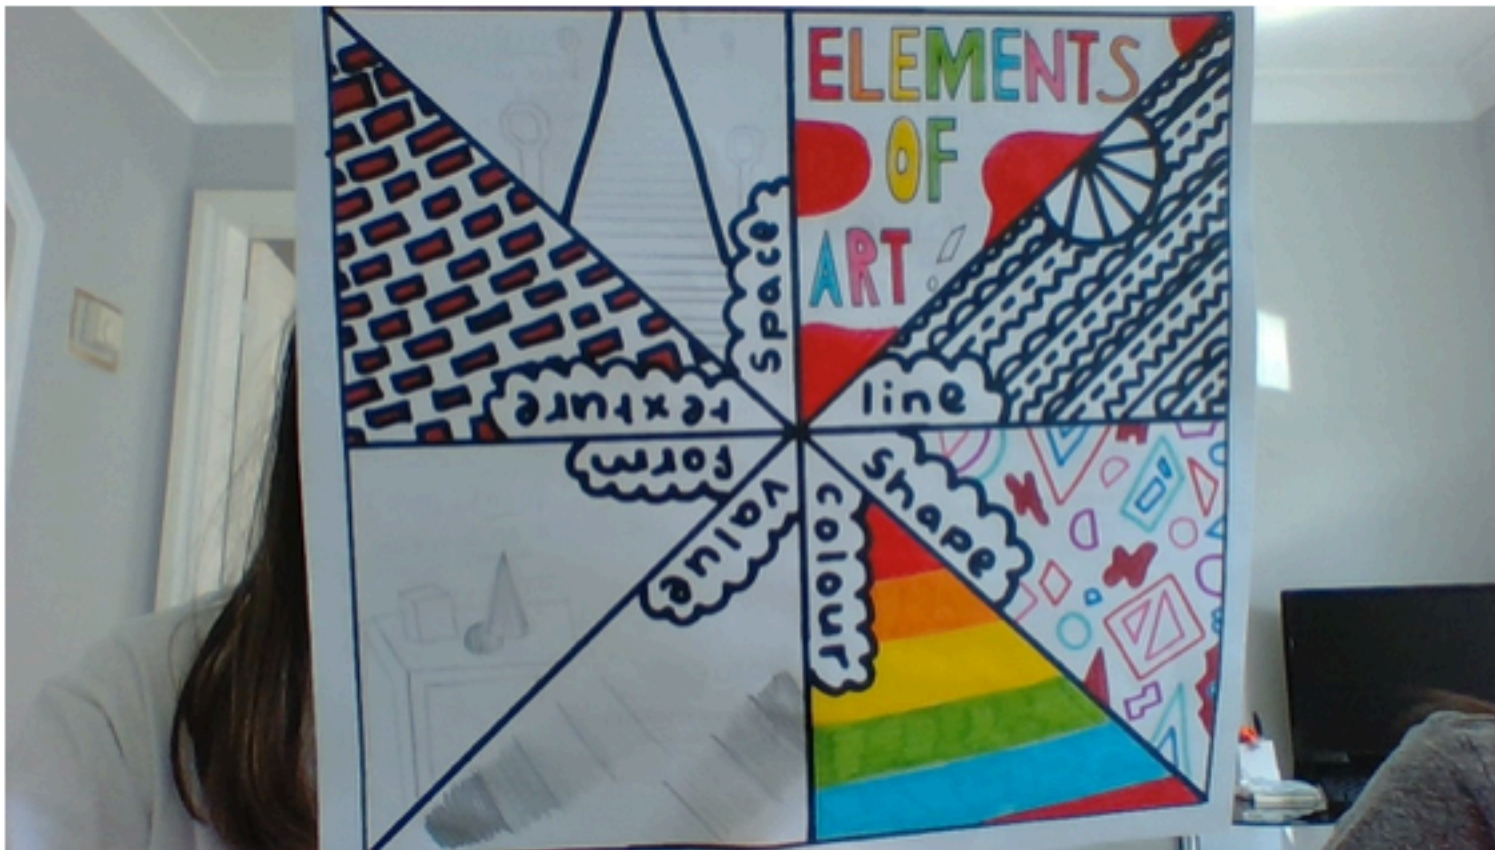

Elements by Emily Tranter

Caricature of Tom Cruise

Jordan
dixon

Jordan
Dixon

By Chloe Williams. 7 art elements

Art Work, shading- Miss Turley. By Chloe Williams, 8F.

Space
 is used to create the illusion of depth. space can be two-dimensional, three-dimensional, negative and/or positive.

Texture
 Describes the feel of an object's surface. The surface quality of an object; can be real or implied.

Form
 Objects that are three-dimensional having length, width and height. They can be viewed from many sides. Forms have up space and volume.

Value
 Degrees of lightness or darkness. The differences between values is called value control.

Shape
 a flat, enclosed area that has two-dimensions, length and width. artists use both geometric and organic shapes.

Shape: A flat, enclosed area that has only two dimensions along with width and length.

Line: A mark made by a pointed tool such as: a brush, pen or stick; a moving point.

Value: Degrees of lightness or darkness. The difference between values is called a value contrast.