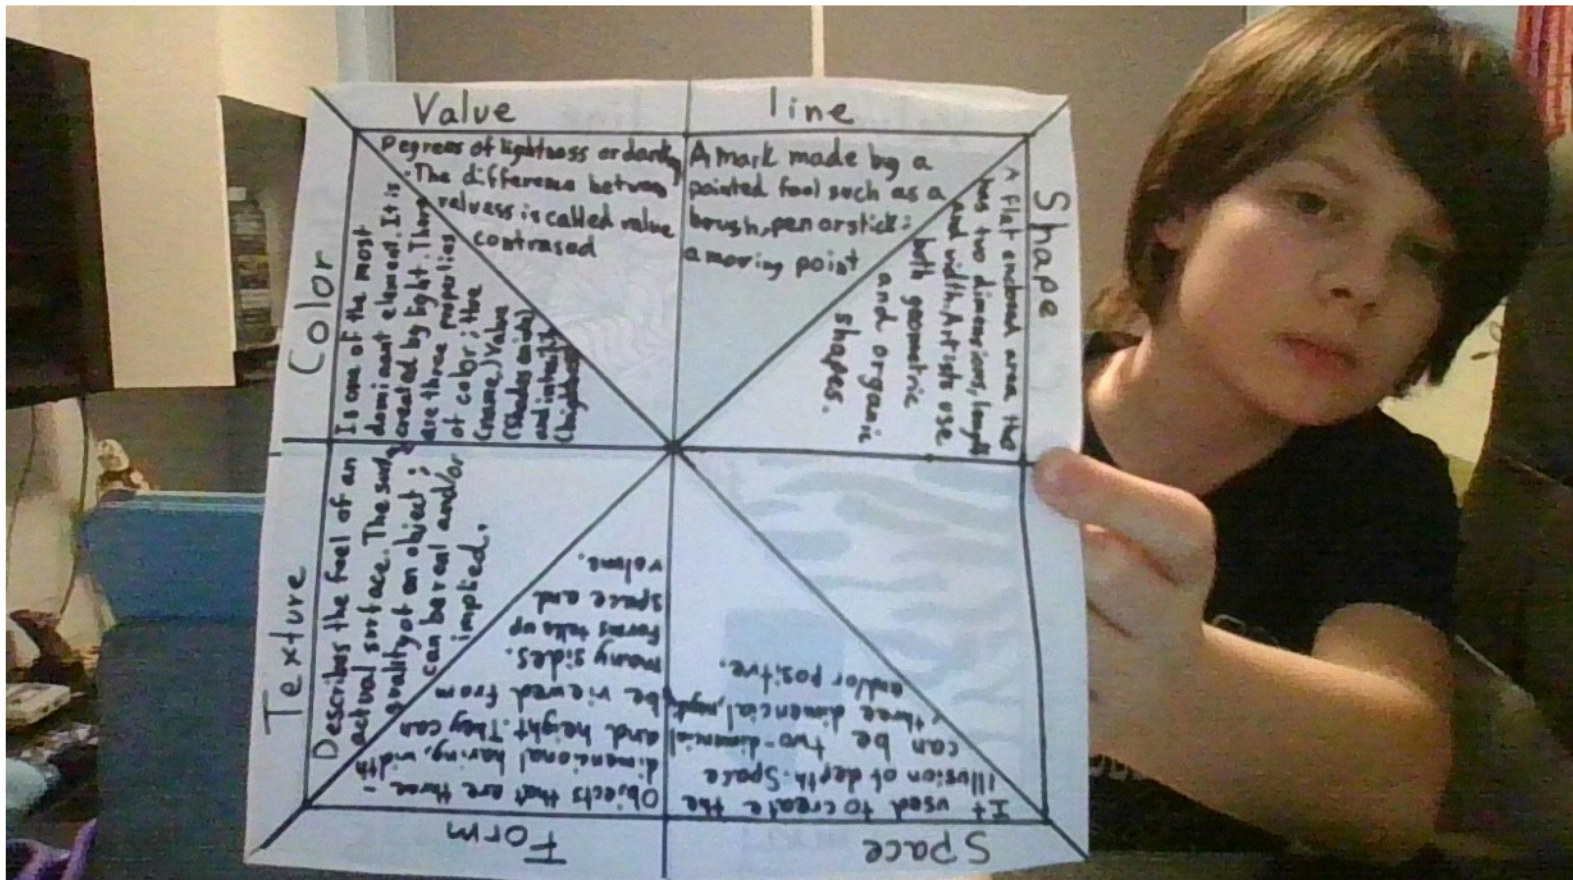

Elements by Emily Tranter

Caricature of Tom Cruise

Jordan
dixon

Jordan
Dixon

By Chloe Williams. 7 art elements

Art Work, shading- Miss Turley. By Chloe Williams, 8F.

Space
 is used to create the illusion of depth. space can be two-dimensional, three-dimensional, negative and/or positive.

Texture
 Describes the feel of an object's surface. The surface quality of an object; can be real or implied.

Form
 Objects that are three-dimensional having length, width and height. They can be viewed from many sides. Forms have up space and volume.

Value
 Degrees of lightness or darkness. The differences between values is called value control.

Shape
 a flat, enclosed area that has two-dimensions, length and width. artists use both geometric and organic shapes.

Shape: A flat, enclosed area that has only two dimensions along with width and length.

Line: A mark made by a pointed tool such as: a brush, pen or stick; a moving point.

Value: Degrees of lightness or darkness. The difference between values is called a value contrast.